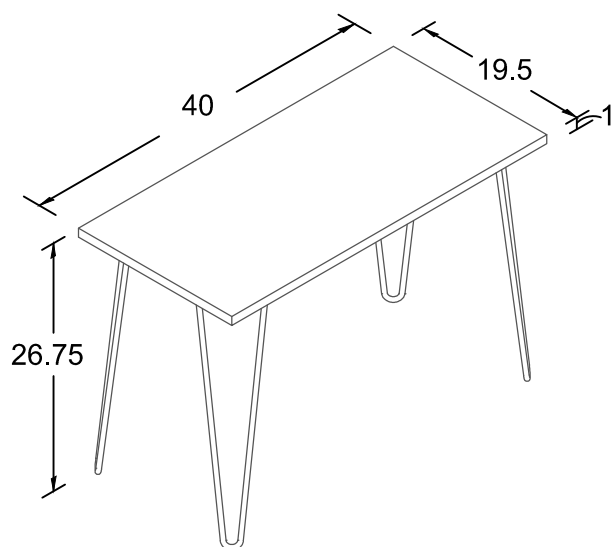

Retro Desk

Model Number: 9851396COM 9327333COM

9327015COM 9327303COM 9327802COM

OVERALL PRODUCT SIZE(in inches)

40" (W) * 19 $\frac{1}{2}$ " (D) * 26 $\frac{3}{4}$ "(H)

Unit Net Weight: 24.9 lbs (11.3kg)

MAXIMUM WEIGHT CAPACITIES